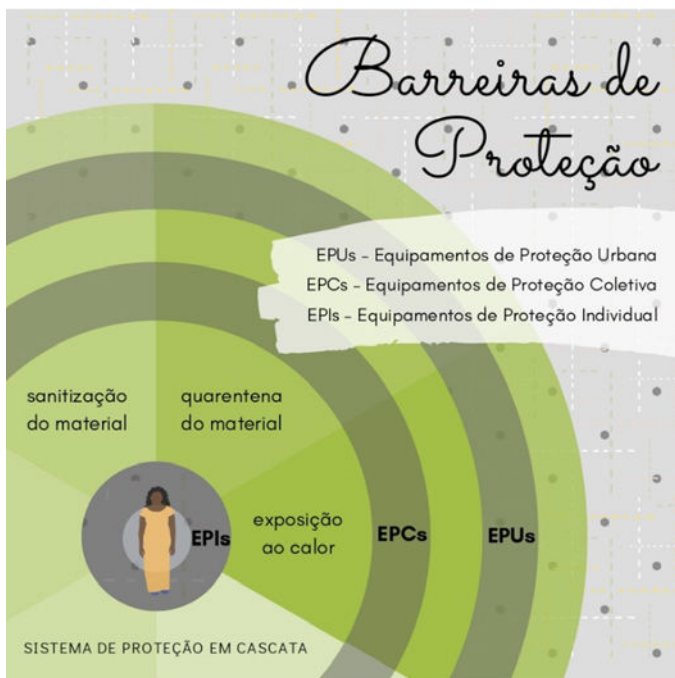

PET TRANSPARENTE

PET MISTA

PAPEL BRANCO II

PAPELÃO

[br/?p=33224](http://www.mtecbo.gov.br/cbsite/pages/home.jsf)

<http://abes-dn.org.br/?p=33224>

[www.mtecbo.gov.br/cbsite/pages/home.jsf](http://www.mtecbo.gov.br/cbsite/pages/home.jsf)